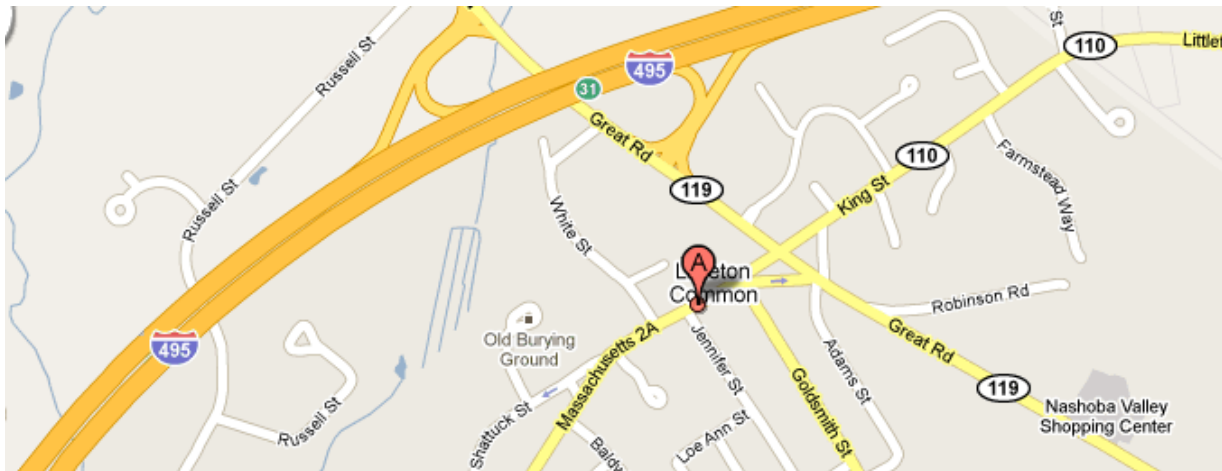

Sweet Surrender: New Meeting Location and Time

Starting Sunday January 3, 2010 7:45 PM to 8:45 PM

First Baptist Church

461 King Street Littleton, MA 01460

Directions:

From 495

Take exit 31, turn east towards Littleton Common.

Take a right at the lights; you will see the church on the left at the edge of Littleton Common.

From Emerson Hospital

Take Route 2 West to the Concord rotary. Take the 2A/119 exit and drive 7.2 miles to Littleton Common. Turn left onto King Street. The First Baptist Church is on the left.